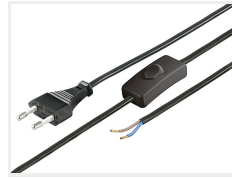

Cable with a 230V Plug and a Breaker, 1.5m

White or black cable with a premounted 230V plug and a toggle breaker. The cable is 1.5 metres long and can be used for lamps.

White or black cable with a premounted 230V plug and a toggle breaker. The cable is 1.5 metres long and can be used for lamps.

The cable is 0.75 mm² with a max current of 2.5A.

matronics

Buy online at www.matronics.eu/611070

Product overview

White

SKU 611070

Black

SKU 611071