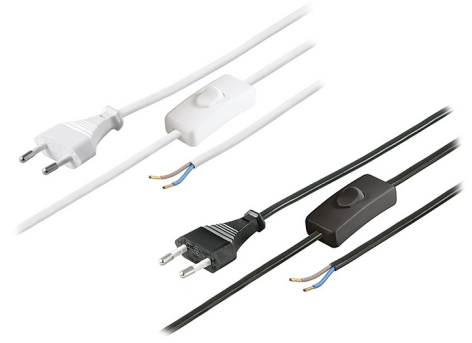

Cable with a 230V Plug and a Breaker, 1.5m

White or black cable with a premounted 230V plug and a toggle breaker. The cable is 1.5 metres long and can be used for lamps.

White or black cable with a premounted 230V plug and a toggle breaker. The cable is 1.5 metres long and can be used for lamps.

The cable is 0.75 mm² with a max current of 2.5A.

matronics

Buy online at www.matronics.eu/611070

Product overview

White

SKU 611070

Black

SKU 611071