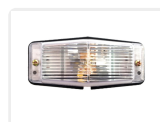

Double-burner - BA15S socket, 2 pack

Double-burners in many different types, that is perfect for extra light in the front of your truck, and gives an old-school look.

Sold in sets of 2 lamps.

Double-burners are available in many different types; Orange, white, red, yellow, smoked, smoked orange, orange/red, and white/red. They are perfect for extra light in the front of the truck, giving an old-school look.

Each lamp has 2 BA15S sockets, where you can mount many different types of BA15S bulbs in the desired colors. Bulbs are NOT included in the lamps, but we recommend our series of BA15S with 9 x SMD LED Bulbs that fit perfectly and can be used for both 12V and 24V.

Dimensions: 40 x 60 x 130mm

Smoked glass

SKU 24605245

Dimensions: 40 x 60 x 130mm

Orange / Red glass

SKU 24605242

Dimensions: 40 x 60 x 130mm

White glass

SKU 24605241

Dimensions: 40 x 60 x 130mm

Yellow glass

SKU 24605247

Smoked orange glass

SKU 24605246

White / Red glass

SKU 24605243