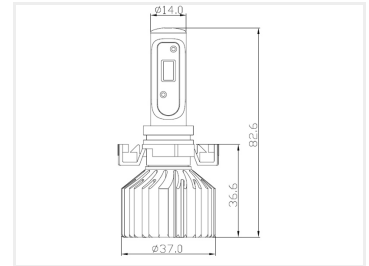

Matronics Performance LED Headlight Kit

Very powerful LED headlight kits, available for H1, H3, H4, H7, H8, H9, H11, H16, HB3, HB4 and PSX24 sockets.

Powerful LED headlight kits, available for H1, H3, H4, H7, H8, H9, H11, H16, H27, HB3, HB4 and PSX24 sockets. The kits are complete with two LED emitters, and connector/cable sets for replacing the original emitters with 5700K.

For cars with bulb-control, it is also possible to purchase Canbus kits for 12V and 24V.

Large light output

The light output is 1800 lumen pr. LED bulb - A standard halogen bulb is typically around 1000-1500 lumen.

Type 1

This type is characterized by having a narrow cooling unit, where the LED, that goes into the headlamp, is relatively bigger than a regular halogen-bulb

Type 2

This type is characterized by having a narrow LED device, where the cooling unit is bigger in compared to Type 1

OBS!

Both Type 1 and Type 2 in H1 fits the Hella 3003 lamps, that comes with 6 LEDs in the lower edge of the lamp - but NOT in the version with built-in position light bulb (Ba9s)

Mounting

The H7 bulb can be adjusted in the socket with the included allen key, this may be necessary for a better light cone. Some cars need an adapter for fitting the headlamp, please look on the Related products below

CANBUS / Pear Control

For some cars, it may be necessary to go with canbus kits to avoid error messages on the car lamp control.

Unfortunately we experience that on several VOLVO trucks the computer CANNOT be cheated and here these CAN-BUS modules will not have the correct function.

Buy online at:

www.matronics.eu/129050