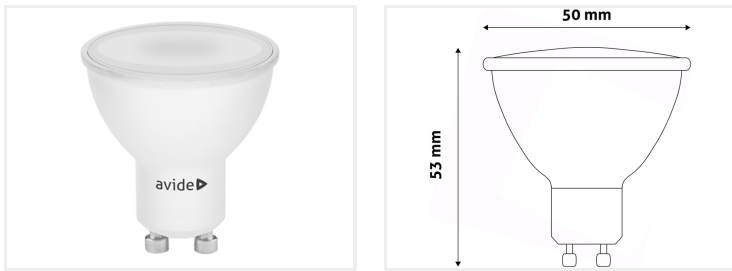

GU10 Avid LED Bulb

A powerful GU10 LED bulb from Avid with a wide light scattering. Different models from 2,5W -> 7W.

A powerful GU10 LED bulb from Avid with a wide light scattering. This makes the bulb good for in rooms where even light distribution is preferred, such as walkways and living areas. The smallest model is 2,5W with output of 152 lumens, while the strongest 7W provides a total of 497 lumens.

Buy online at:

www.matronics.eu/601083

Specifications

Dimensions Ø50 x L53mm

2700K, 2,5W - 152lm
SKU 601080

3000K, 2,5W - 152lm
SKU 601081

3000K, 4W - 304lm
SKU 601083

3000K, 7W - 610lm
SKU 601088