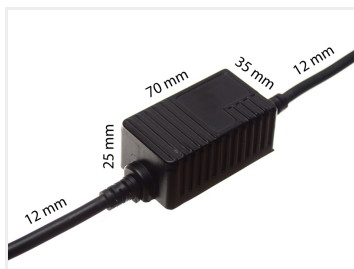

Matronics Xtreme LED Headlight kit

Very powerful LED headlight kits, available for H4, H7, H8, H9, H11, H13, H15, H16, HB3, HB4 and HIR2 sockets.

Very powerful LED headlight kits, available for H4, H7, H8, H9, H11, H13, H15, H16, HB3 and HIR2 sockets. The kits are complete with two emitters, two power suppliers and cable sets for replacing the original emitters.

For cars with bulb-control, it is also possible to purchase Canbus kits for 12V and 24V.

Large light output

Depending on the socket the light output is between 1600 lumen to 2800 lumen pr. LED

Cooling

H4, H7, H8/9/11/16, HB1, HB3, HB4 and HIR2 has a aluminium housing with special flexible cooling elements that allow the bulb optimal cooling in minimal space on. H15 has an built-in fan for cooling.

After the bulb is mounted, blades are bent out, so you get as much air through as possible. Although there is little space for the bulb, it should be possible to place the cooling blades.

Mounting

The H7 bulb can be adjusted in the socket with the included allen key, this may be necessary for a better light cone.

**LED Kit, H15**

SKU 129185P
 Color temperature: 6000K
 Brightness: 5000 (nominal per set)
 Work temperature: -45 til 85 grader
 LED temperature: -40 til 120 grader
 Voltage: 9V til 30V DC
 Current: 4A at 13.5V (per set)
 LED power: 60W (nominal per set)
 Estimated Lifetime: 30.000 Hours
 Cooling: Active / fan