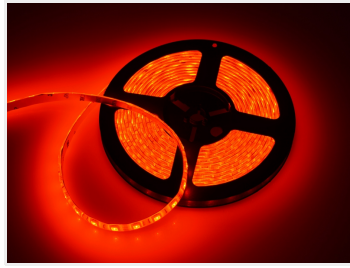

## LED Stripes, RGB, Splashproof, 5 metres - 12V

RGB stripe in flexible plastic, making the stripe splashproof.

Splash proof LED stripes with powerful RGB LEDs. The splashproof stripes are sold in 5 metres rolls, but they can be shortened or extended, according to your need.

The stripe is 10mm wide and is made of small 10cm intervals, that each have 3 RGB LEDs. It is clearly marked where you can cut off an interval and there are solderpads in between, so you can solder new wires on.

3m tape on the back makes it easy to tape it on most surfaces, except on wood!

Buy online at:

[www.matronics.eu/609140](http://www.matronics.eu/609140)

**60 LEDs**  
SKU 609140  
Voltage: DC12V  
Watt / m: 9.8 Watt  
LEDs / meter: 60