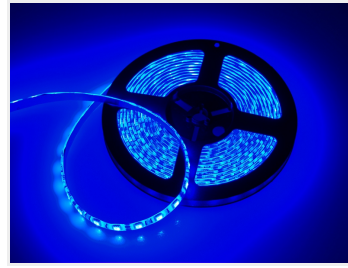

## LED Stripes, RGB, Splashproof, 5 metres - 12V

RGB stripe in flexible plastic, making the stripe splashproof.

Splash proof LED stripes with powerful RGB LEDs. The splashproof stripes are sold in 5 metres rolls, but they can be shortened or extended, according to your need.

The stripe is 10mm wide and is made of small 10cm intervals, that each have 3 RGB LEDs. It is clearly marked where you can cut off an interval and there are solderpads in between, so you can solder new wires on.

3m tape on the back makes it easy to tape it on most surfaces, except on wood!

Buy online at:

[www.matronics.eu/609140](http://www.matronics.eu/609140)

**60 LEDs**  
SKU 609140  
Voltage: DC12V  
Watt / m: 9.8 Watt  
LEDs / meter: 60