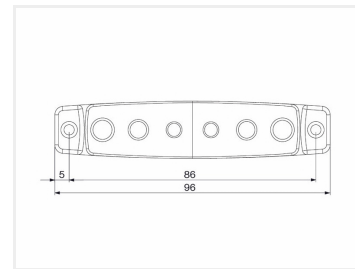

LED Marking Lamp, 6 LEDs - 12V

A compact 12V LED side - marker lamp with 6 LEDs. Only 6.4 mm high and 96 mm long.

A compact 12V LED side-marker lamp with 6 LEDs. E-Approved and measure only 6.4 mm high and 96 mm long. Fitted with 0.5 meter cord.

The lamp is also available for 24V.

Buy online at:

www.matronics.eu/15605204

Specifications

Hole distance 86mm

Red, 20cm cable

SKU 15605205

Dimensions: 6,4 x 96 x 20mm

Orange, 20cm cable

SKU 15605204

Width: 20 mm

Wire: 0.30 meters

Height: 6.4 mm

Length: 96 mm

Stainless mounting set - M3 30mm

SKU 507642

White, 20cm cable

SKU 15605206

Dimensions: 6,4 x 96 x 20mm

Orange, 5 meter cable

SKU 15605207

Stainless mounting set - M3 screw(2,9x13)

SKU 507645

Product pictures