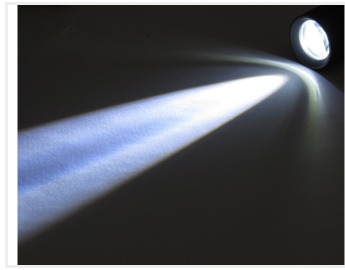

## LED Headlamp - Cree XM-L Zoom Wand T6-1000 Lumens

A compact LED flashlight with Cree XM-L T6 1 diode and an adjustable focus.

A compact LED flashlight with Cree XM-L T6 1 diode and an adjustable focus.

The lamp is produced in aluminium and is also well suited to the outdoors, since it is splashproof/rainproof.

The CREE diode effect is controlled via a push button at the bottom and there are 5 features: 100% light-50% light-10% light-strobe-SOS