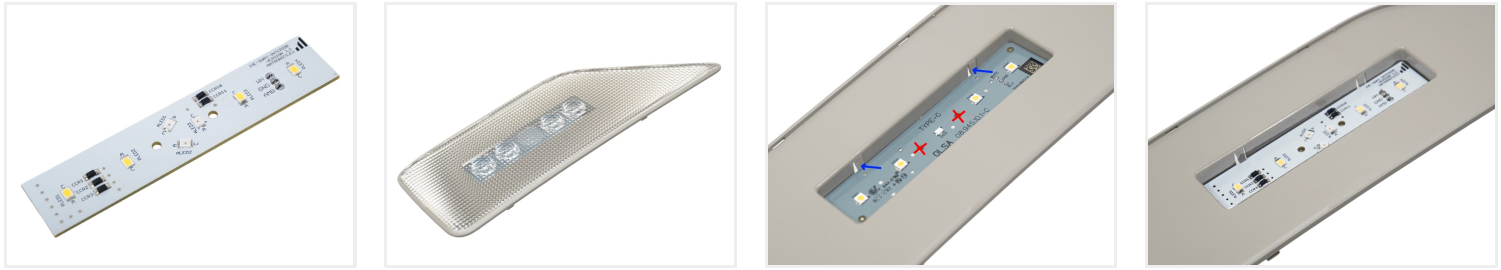

Light Source for IVECO S-Way Ceiling Light

LED emitter with white and red light, that replaces the original in the IVECO S-Way ceiling lamp, which has white and blue light.

LED light source that replaces the original in the IVECO S-Way cabin ceiling lamp. The original features white and very faint blue light, while ours offers white and bright red light. Upon request, they can be manufactured with other color combinations.

Installation

Installation is quite simple, with no electrical modifications, as the board uses the same connector pins as the original.

- The lamp is removed, and the front glass clicks out. This can be done easily by twisting the lamp slightly on the thin edges.
- The original board is secured with two plastic studs in the middle, which can simply be clipped away.
- 4 plastic legs hold the board down, and they can easily be flipped out, allowing the board to sit loosely.
- The new board is inserted, and the legs are pressed in again.
- The glass is put back on, and the lamp is reinstalled.

Buy online at:

www.matronics.eu/240991-NWRD

Neutral white / Red
SKU 240991-NWRD

Product pictures