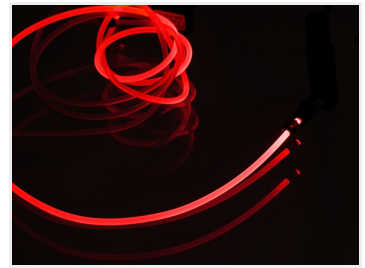

Fiber light source for IVECO S-way cabin

LED light for IVECO S-way truck cabins offering red light. Easy installation, no electrical changes needed.

LED light source for the original fiber-optic light sources in the cabin of IVECO S-way trucks. The original comes with blue light, whereas ours features red light. Other colors are possible on request.

The original light source is cut out and ours is inserted. See images for instructions on how it's done. No electrical alterations required.

Buy online at:

www.matronics.eu/240992-RD

Red

SKU 240992-RD

Product pictures