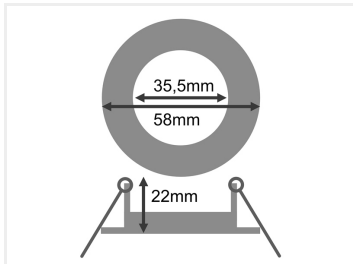

## MR11 recessed downlight

Elegant downlight for MR11 bulbs in brushed, black, or white. Easy 45mm hole installation with spring legs. Bulb mounted from the front.

Beautiful and elegant downlight for MR11 bulbs. Available in brushed, black, and white finishes. Easy to install in a 45mm hole, secured by spring legs at the back. A socket for MR11 bulbs is included, it has 10cm wires.

The MR11 bulb inserts from the front and is secured with locking clips.

Recessed height is 22mm. Outer diameter 58mm, inner diameter 35.5mm.

Buy online at:

[www.matronics.eu/606551](http://www.matronics.eu/606551)