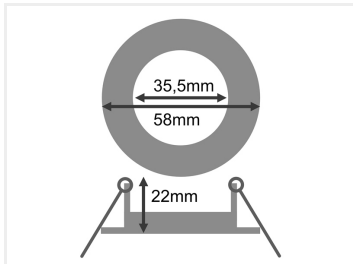

## MR11 recessed downlight

Elegant downlight for MR11 bulbs in brushed, black, or white. Easy 45mm hole installation with spring legs. Bulb mounted from the front.

Beautiful and elegant downlight for MR11 bulbs. Available in brushed, black, and white finishes. Easy to install in a 45mm hole, secured by spring legs at the back.

The MR11 bulb inserts from the front and is secured with locking clips.

Recessed height is 22mm. Outer diameter 58mm, inner diameter 35.5mm.

Buy online at:

[www.matronics.eu/606551](http://www.matronics.eu/606551)