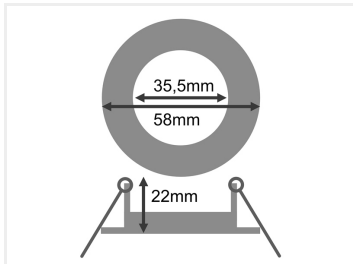

MR11 recessed downlight

Elegant downlight for MR11 bulbs in brushed, black, or white. Easy 45mm hole installation with spring legs. Bulb mounted from the front.

Beautiful and elegant downlight for MR11 bulbs. Available in brushed, black, and white finishes. Easy to install in a 45mm hole, secured by spring legs at the back. A socket for MR11 bulbs is included, it has 10cm wires.

The MR11 bulb inserts from the front and is secured with locking clips.

Recessed height is 22mm. Outer diameter 58mm, inner diameter 35.5mm.

Buy online at:

www.matronics.eu/606551

White
SKU 606552

Brushed
SKU 606553