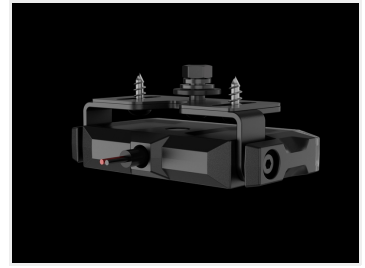

Prolumo Super-Flat GEN. 2 LED Reverse lamp

Super flat LED reversing lamp with powerful reversing light and adjustable bracket. E-approved for reversing light.

The ultra-thin LED reverse light is E-approved for usage.

Its sleek design allows it to be placed in many locations where it will be nearly invisible. Installation is extra flexible due to its adjustable bracket.

The reverse light is E-approved, making it legal for public road use, and additionally R10 (radio interference).

Includes bracket, bolts, washers, and nuts for installation.

Buy online at:

www.matronics.eu/24606610

Prolumo Super-Flat GEN. 2 LED Reverse lamp

SKU 24606610

Product pictures