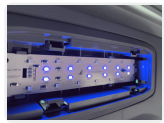

TGS TGX, Neutral white / Blue
SKU 240965-NWBL