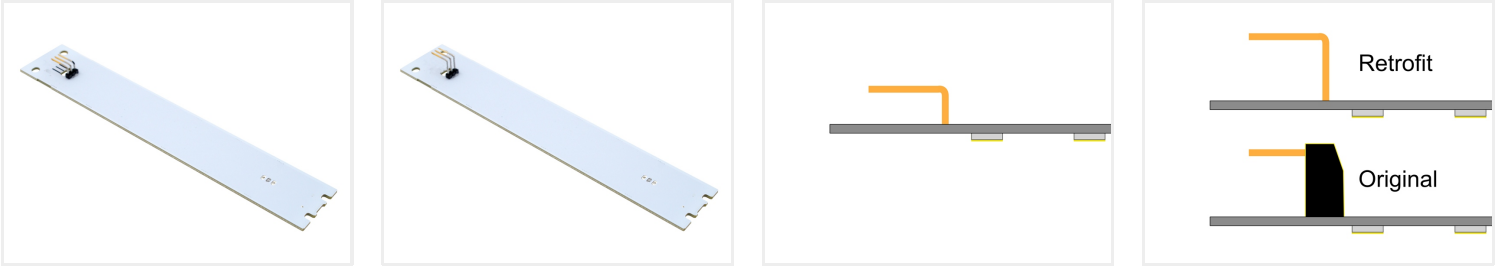

Interior lamp LED light source for MAN 2020+

Powerful LED emitter for TGS and TGX 2020's ceiling lamps, up to 4x brighter. Easy installation without changes.

Powerful LED light source that replaces the original light source in the interior ceiling lamps of TGS and TGX +2020.

The original light source has neutral white and red light for night time, but with low brightness. Our light source illuminates 3-4 times more powerful red and about 2 times more powerful neutral white light.

Our light source comes standard with neutral white and red light but can be manufactured in other colors upon request. Both colors can be switched.

TGX S-Lion 2023

Notice that there are two variants of this lamp. Some lamps are deeper, and the emitter has a longer connector. The pins on this is 12mm from the backside, while the normal is 7mm.

Mounting

Installation is simple: the light source has the same plug pins and requires no changes in power or lamp. Remove the lamp, click out the original unit, and insert ours. Replacing the emitter only takes 2 minutes.