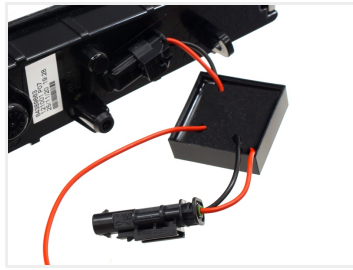

Adapter for position light in side indicator for Volvo FH 2021+

Simple adapter, that makes it possible to have position lights in the indicator lamp, that is placed on the doors.

Simple adapter, that makes it possible to have position lights in the indicator lamp, that is placed on the doors. The indicator lamp will be turned on with the other position lights, but with dimmed brightness. When the truck then indicates, the lamp will light up at full brightness.

The lamp is disconnected from the original connector, and the adapter is put in between. The long 5m wire is then connected to the position light on the truck.

The adapter uses original connectors, and the controller is potted. We need to point out, that it is only the indicator light that is still E-approved and not for position light too.

Buy online at:

www.matronics.eu/249130

**Adapter for position light in side indicator
for Volvo FH 2021+**
SKU 249130

Product pictures