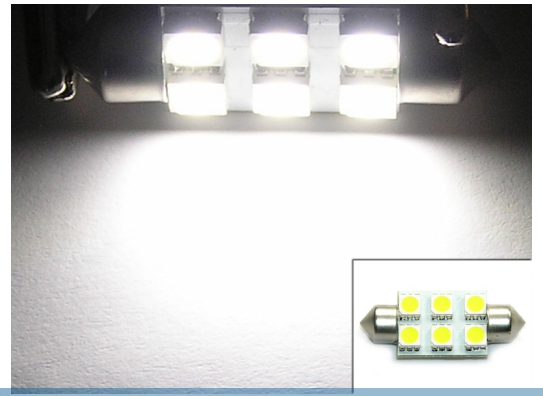

38 mm S-Flux Pointed Bulb 12V

With 4 pcs. 3-Chip SuperFlux LEDs, while the Xenon white and the Red have 6 pcs. SMD

Powerful pinol bulb with 4 pcs. SuperFlux LEDs, while the Xenon white and the Red have 6 pcs. SMD.

Our Superflux and SMD diodes are made with 3-Chip Technology, which makes them 3 times more powerful than normal diodes.

!! The pictures with the light in LEDs are only made with 20% effect, otherwise they dazzle the camera!!

REF. no: 239, 269, 12844, 12866 SV8, 5, C5W, C10W, 12V

The brightness is equivalent to 10 Watts.

matronics.nl

Buy online at www.matronics.eu/120248

Product overview

Xenon white

SKU 120248
Consumption: 0.80 Watt
Color: 6000 k