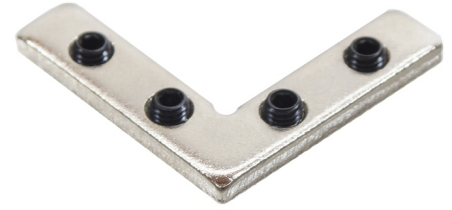

Serie 15 - Hidden bracket, type 3

Simple bracket with 4 pinol screws, for joining two series 15 profiles, where you want the slots on the outside.

Simple bracket with 4 pinol screws, for joining two series 15 profiles, where you want the slots on the outside.

It would increase the strength significantly with brackets on both sides.

matronics.nl

Buy online at www.matronics.eu/A150312K

Product overview

Serie 15 - Hidden bracket, type 3

SKU A150312K
Dimensions: 40 x 40mm