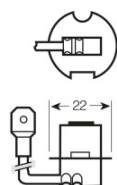

Product features

- Eye-catching design with partial blue coating and silver cap

Product datasheet

Technical data

Electrical data

Power input	68 W ¹⁾
Nominal voltage	12.0 V
Nominal wattage	55.00 W
Test voltage	13.2 V

¹⁾ Maximum

Photometrical data

Luminous flux	1450 lm
Luminous flux tolerance	±15 %

Dimensions & weight

PK22s
IEC 7004-47
DIN 49742

IEC 7005-47
DIN 49762

Length	42.0 mm
Diameter	11.0 mm
Product weight	6.30 g

Lifespan