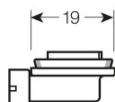

¹⁾ Maximum

Photometrical data

Luminous flux	1350 lm
Luminous flux tolerance	±10 %

Dimensions & weight

Length	67.0 mm
Diameter	12.0 mm
Product weight	22.20 g

Lifespan

Lifespan B3	150 h
Lifespan Tc	250 h

Additional product data

Product datasheet

Logistical Data

Product code	Product description	Packaging unit (Pieces/Unit)	Dimensions (length x width x height)	Volume	Gross weight
4052899016392	64211NBU	Folding carton box 1	33 mm x 37 mm x 71 mm	0.09 dm ³	30.00 g
4052899016408	64211NBU	Bundle 10	185 mm x 66 mm x 71 mm	0.87 dm ³	301.00 g
4052899016415	64211NBU	Shipping carton box 100	341 mm x 191 mm x 154 mm	10.03 dm ³	3191.00 g
4052899016422	64211NBU	Unpacked 1	- x - x -		
4052899016439	64211NBU	Shipping carton box 140	345 mm x 255 mm x 240 mm	21.11 dm ³	4215.00 g
4052899016804	64211NBU	Blister 1	135 mm x 95 mm x 40 mm	0.51 dm ³	35.00 g
4052899016811	64211NBU	Shipping carton box 10	335 mm x 115 mm x 146 mm	5.62 dm ³	434.00 g
4052899277533	64211NBU	Hard Cover Box 2	114 mm x 47 mm x 95 mm	0.51 dm ³	118.00 g
4052899277540	64211NBU	Shipping carton box 20	250 mm x 240 mm x 106 mm	6.36 dm ³	1324.00 g